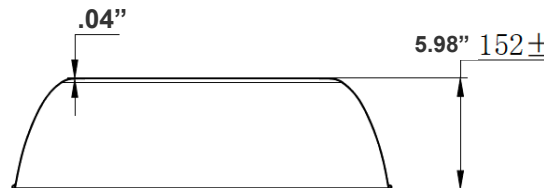

UHXMAX-WG-B
UHXMAX 120-200W Wireguard