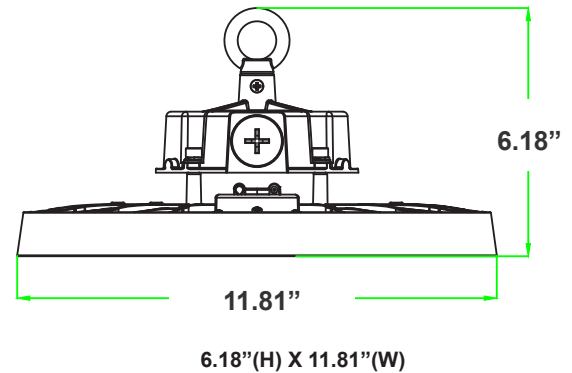

In a aluminium shell designed for heat dissipation, UHX is IP65 water resistant rated and ideal for general site lighting, alleys, loading docks, doorways, pathways, parking areas, warehouses and storage buildings.

Features

- Waterproof design, suitable for wet locations
- ADC12 Aluminum Heat Sink, Outdoor Powder Coating Finish
- Optical Lens: PC Materials High Light Transmittance, Anti-UV, Fire-Resistant
- Multi Color Temperature & Multi Power (Selectable Switch Located On The Driver Housing)

Technical Specifications

Electrical:

- Input Wattage: 120W/160W/200W
- Input Voltage: 120-277V 50/60Hz
- Power Factor: >0.9
- THD: <20%
- Efficacy: 140 LPW

Mechanical:

- ADC12 Aluminum Heat Sink, Outdoor Powder Coating Finish
- Sensor-Ready: Single Audio-Jack Socket Pre-Installed. See Motion Sensor Accessories
- Optical Lens: PC Materials High Light Transmittance, Anti-UV, Fire-Resistant
- 6' SJTW 18,3 AWG Power Cable
- 6' SJTW Dimming Cable
- LED PCB Board: High Conductive, Waterproof, Aging Resistance, salt mist Resistance, Ensure the Safety and Long Lifespan
- Operating temperature: -40°F to 122°F
- IP rating: IP65, Wet Locations
- 5-Year Warranty

Lighting:

- Dimming: 0~10V
- Total Lumens: 28000LM
- Multi Color Temperature & Multi Power (Selectable Switch Located On The Driver Housing)
- Color Temperatures: 3000K/4000K/5000K
- Color Rendering index: > 80
- Adjustable Beam Angle: 60° / 80° / 100°
- Lifespan: 50,000 Hrs

Applications:

- Ideal for general site lighting, alleys, loading docks, doorway, pathway, parking areas, warehouses and storage buildings.

Phone: (877) 805-2252 | Fax: (877) 805-2252
www.westgatemfg.com |

WG-12202024