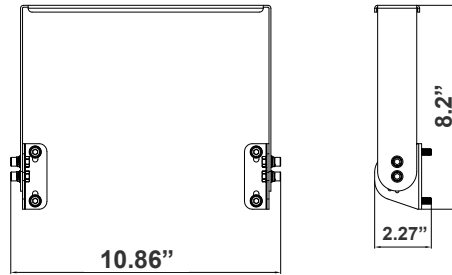

OPT-HBC-277TL-BK
NEMA TWIST-LOCK PLUG 8FT, 15A,
277V, 16/3TL, BLK

OPT-EM-UHX
EXTERNAL EMERGENCY
BACKUP BATTERY INSTALLED
ON TOP OF THE FIXTURE
(The bracket can be painted)

Dimensions:

UHXMAX-SMB-B
UHXMAX 120-200W Surface-Mounting Bracket Black