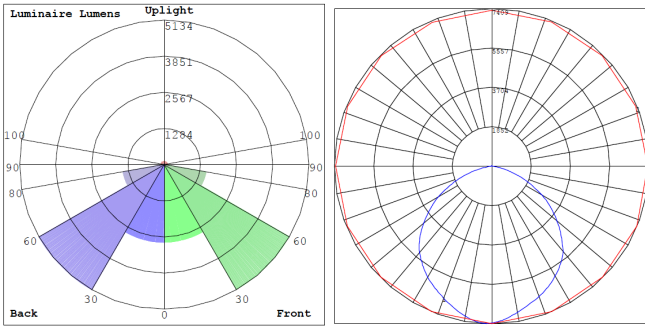

WG-12202024

Photometrics: UHXMAX-120-200W-MCTPB-SR

BUG Rating: B4-U3-G1

Area 65'x 65' Mounting Height: 9'

Other Views:

Side View

Top View

Bottom View