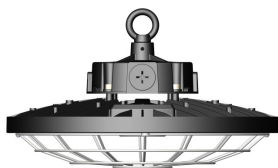

UHXMAX-WG-B
UHXMAX 120-200W Wireguard