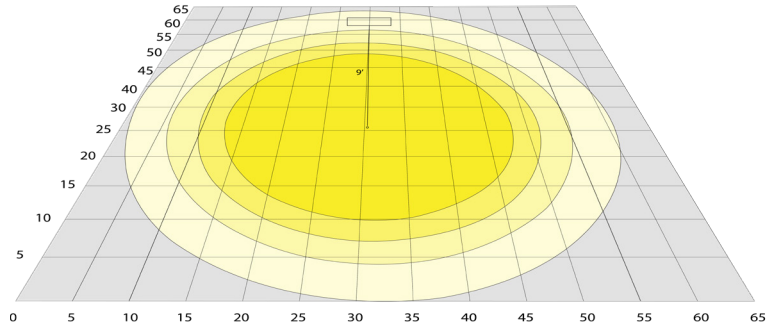

WG-12202024

Photometrics: UHXMAX-120-200W-MCTPB-SR

BUG Rating: B4-U3-G1

Area 65'x 65' Mounting Height: 9'

Other Views:

Side View

Top View

Bottom View