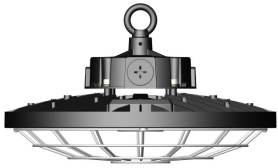

UHXMAX-WG-B
UHKMAX 120-200W Wireguard