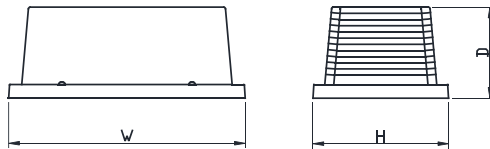

Built-in with or without Photo Cell

Lamp

LED Type: Integrate LED Module, More Color Temperature Option 4000K, 5000K

GU24 Type: GU24 CFL Bulb, More Color Temperature Option 2700K, 4000K

Certification

UL/cUL, ETL/cETL Listed, Suitable for Wet Locations