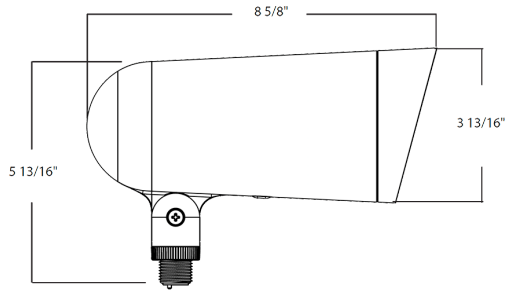

Technical Specifications (continued)

Installation

Mounting:

Knuckle arm mount

Other

5-Year Limited Warranty:

The RAB 5-year, limited warranty covers light output, driver performance and paint finish. RAB's warranty is subject to all terms and conditions found at rablighting.com/warranty.

Dimensions

Features

- 100,000-hour LED Life
- TRIAC dimming
- IP65 rating protects against dust and water
- 5-Year, limited warranty

Ordering Matrix

Family	Size/Wattage	Mounting	Color Temp	Finish	Driver
LF34	L				
	S = Small, 8W L = Large, 33W	Blank = Knuckle Arm	Blank = 2700/3000/3500/4000/5000K CCT Adjustable	Blank = Bronze B = Black W = White	Blank = 120V, TRIAC Dimming